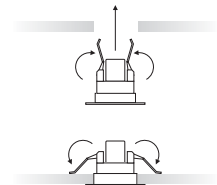

LIMA WASH 10

128x35mm

LIMA WASH 21

248x35mm

IP40

Model (LED Power)	CCT	CRI80, CRI90 LED Source		Type	Beam Angle	Luminaire Colour: Trim/Mask	Dimming Option	Accessories
		80 (80)	90 (90)					
LIMA WASH 10W Recessed <i>(LIMA W10 RC)</i>	2700K (27C)	1320lm	1160lm	Fixed (FX)	45°x75° (45)	White/Black (WB) Black/Black (BB)	Without Driver (00) Non Dimmable (ND) Analogue (1-10V) (A1) DMX (DX) DALI (DL) Push Button (PB) Phase Cut (PC) Wireless* (WL)	COVER Standard EXTRAS No Extras (X0) Emergency Kit (X1)
	3000K (30C)	1320lm	1235lm					
	4000K (40C)	1405lm	1320lm					
	6500K (65C)	1480lm	-					
LIMA WASH 21W Recessed <i>(LIMA W21 RC)</i>	2700K (27C)	2640lm	2320lm					
	3000K (30C)	2640lm	2470lm					
	4000K (40C)	2810lm	2640lm					
	6500K (65C)	2960lm	-					