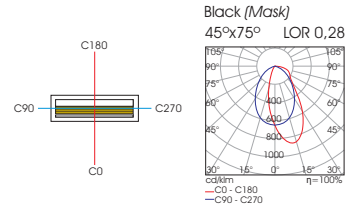

IP40

Model (LED Power)	CCT	CRI80, CRI90 LED Source		Type	Beam Angle	Luminaire Colour: Trim/Mask	Dimming Option	Accessories
		80 (80)	90 (90)					
LIMA WASH 10W Recessed <i>(LIMA W10 RC)</i>	2700K (27C)	1320lm	1160lm	Fixed (FX)	45°x75° (45)	White/Black (WB) Black/Black (BB)	Without Driver (00) Non Dimmable (ND) Analogue (1-10V) (A1) DMX (DX) DALI (DL) Push Button (PB) Phase Cut (PC) Wireless* (WL)	COVER Standard EXTRAS No Extras (X0) Emergency Kit (X1)
	3000K (30C)	1320lm	1235lm					
	4000K (40C)	1405lm	1320lm					
	6500K (65C)	1480lm	-					
LIMA WASH 21W Recessed <i>(LIMA W21 RC)</i>	2700K (27C)	2640lm	2320lm					
	3000K (30C)	2640lm	2470lm					
	4000K (40C)	2810lm	2640lm					
	6500K (65C)	2960lm	-					

* The wireless dimming option includes driver and Bluetooth dimming accessory.

Ordering Code Example: LIMA W21 RC-30C-80-FX-45-WB-ND-00