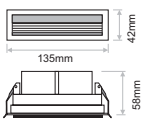

- Lima series is a complete series of die cast aluminium luminaires.
- It is available in different wattage consumption and each model is offered in different lumen outputs.
- It is available in different beam angles, diffused and wall wash applications.
- It includes models for recessed and trimless installations.
- In terms of LED, it is available in different CCTs as standard and it can also be offered upon request (depending on the model) in tunable white TW and individual colours R,G,B,A.
- 3 SDCM
- L90/B10 50000h
- Constant current
- Indoor use: IP40

LIMA WASH 10

128x35mm

LIMA WASH 21

248x35mm

IP40

Model (LED Power)	CCT	CRI80, CRI90 LED Source		Type	Beam Angle	Luminaire Colour: Trim/Mask	Dimming Option	Accessories
		80 (80)	90 (90)					
LIMA WASH 10W Recessed <i>(LIMA W10 RC)</i>	2700K (27C)	1320lm	1160lm	Fixed (FX)	45°x75° (45)	White/Black (WB) Black/Black (BB)	Without Driver (00) Non Dimmable (ND) Analogue (1-10V) (A1) DMX (DX) DALI (DL) Push Button (PB) Phase Cut (PC) Wireless* (WL)	COVER Standard EXTRAS No Extras (X0) Emergency Kit (X1)
	3000K (30C)	1320lm	1235lm					
	4000K (40C)	1405lm	1320lm					
	6500K (65C)	1480lm	-					
LIMA WASH 21W Recessed <i>(LIMA W21 RC)</i>	2700K (27C)	2640lm	2320lm					
	3000K (30C)	2640lm	2470lm					
	4000K (40C)	2810lm	2640lm					
	6500K (65C)	2960lm	-					