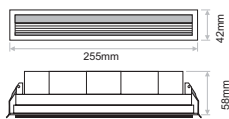

- Lima series is a complete series of die cast aluminium luminaires.
- It is available in different wattage consumption and each model is offered in different lumen outputs.
- It is available in different beam angles, diffused and wall wash applications.
- It includes models for recessed and trimless installations.
- In terms of LED, it is available in different CCTs as standard and it can also be offered upon request (depending on the model) in tunable white TW and individual colours R,G,B,A.
- 3 SDCM
- L90/B10 50000h
- Constant current
- Indoor use: IP40

LIMA WASH 10

128x35mm

LIMA WASH 21

248x35mm

IP40

Model (LED Power)	CCT	CRI80, CRI90 LED Source		Type	Beam Angle	Luminaire Colour: Trim/Mask	Dimming Option	Accessories
		80 (80)	90 (90)					
LIMA WASH 10W Recessed <i>(LIMA W10 RC)</i>	2700K (27C)	1320lm	1160lm	Fixed (FX)	45°x75° (45)	White/Black (WB) Black/Black (BB)	Without Driver (00) Non Dimmable (ND) Analogue (1-10V) (A1) DMX (DX) DALI (DL) Push Button (PB) Phase Cut (PC) Wireless* (WL)	COVER Standard EXTRAS No Extras (X0) Emergency Kit (X1)
	3000K (30C)	1320lm	1235lm					
	4000K (40C)	1405lm	1320lm					
	6500K (65C)	1480lm	-					
LIMA WASH 21W Recessed <i>(LIMA W21 RC)</i>	2700K (27C)	2640lm	2320lm					
	3000K (30C)	2640lm	2470lm					
	4000K (40C)	2810lm	2640lm					
	6500K (65C)	2960lm	-					